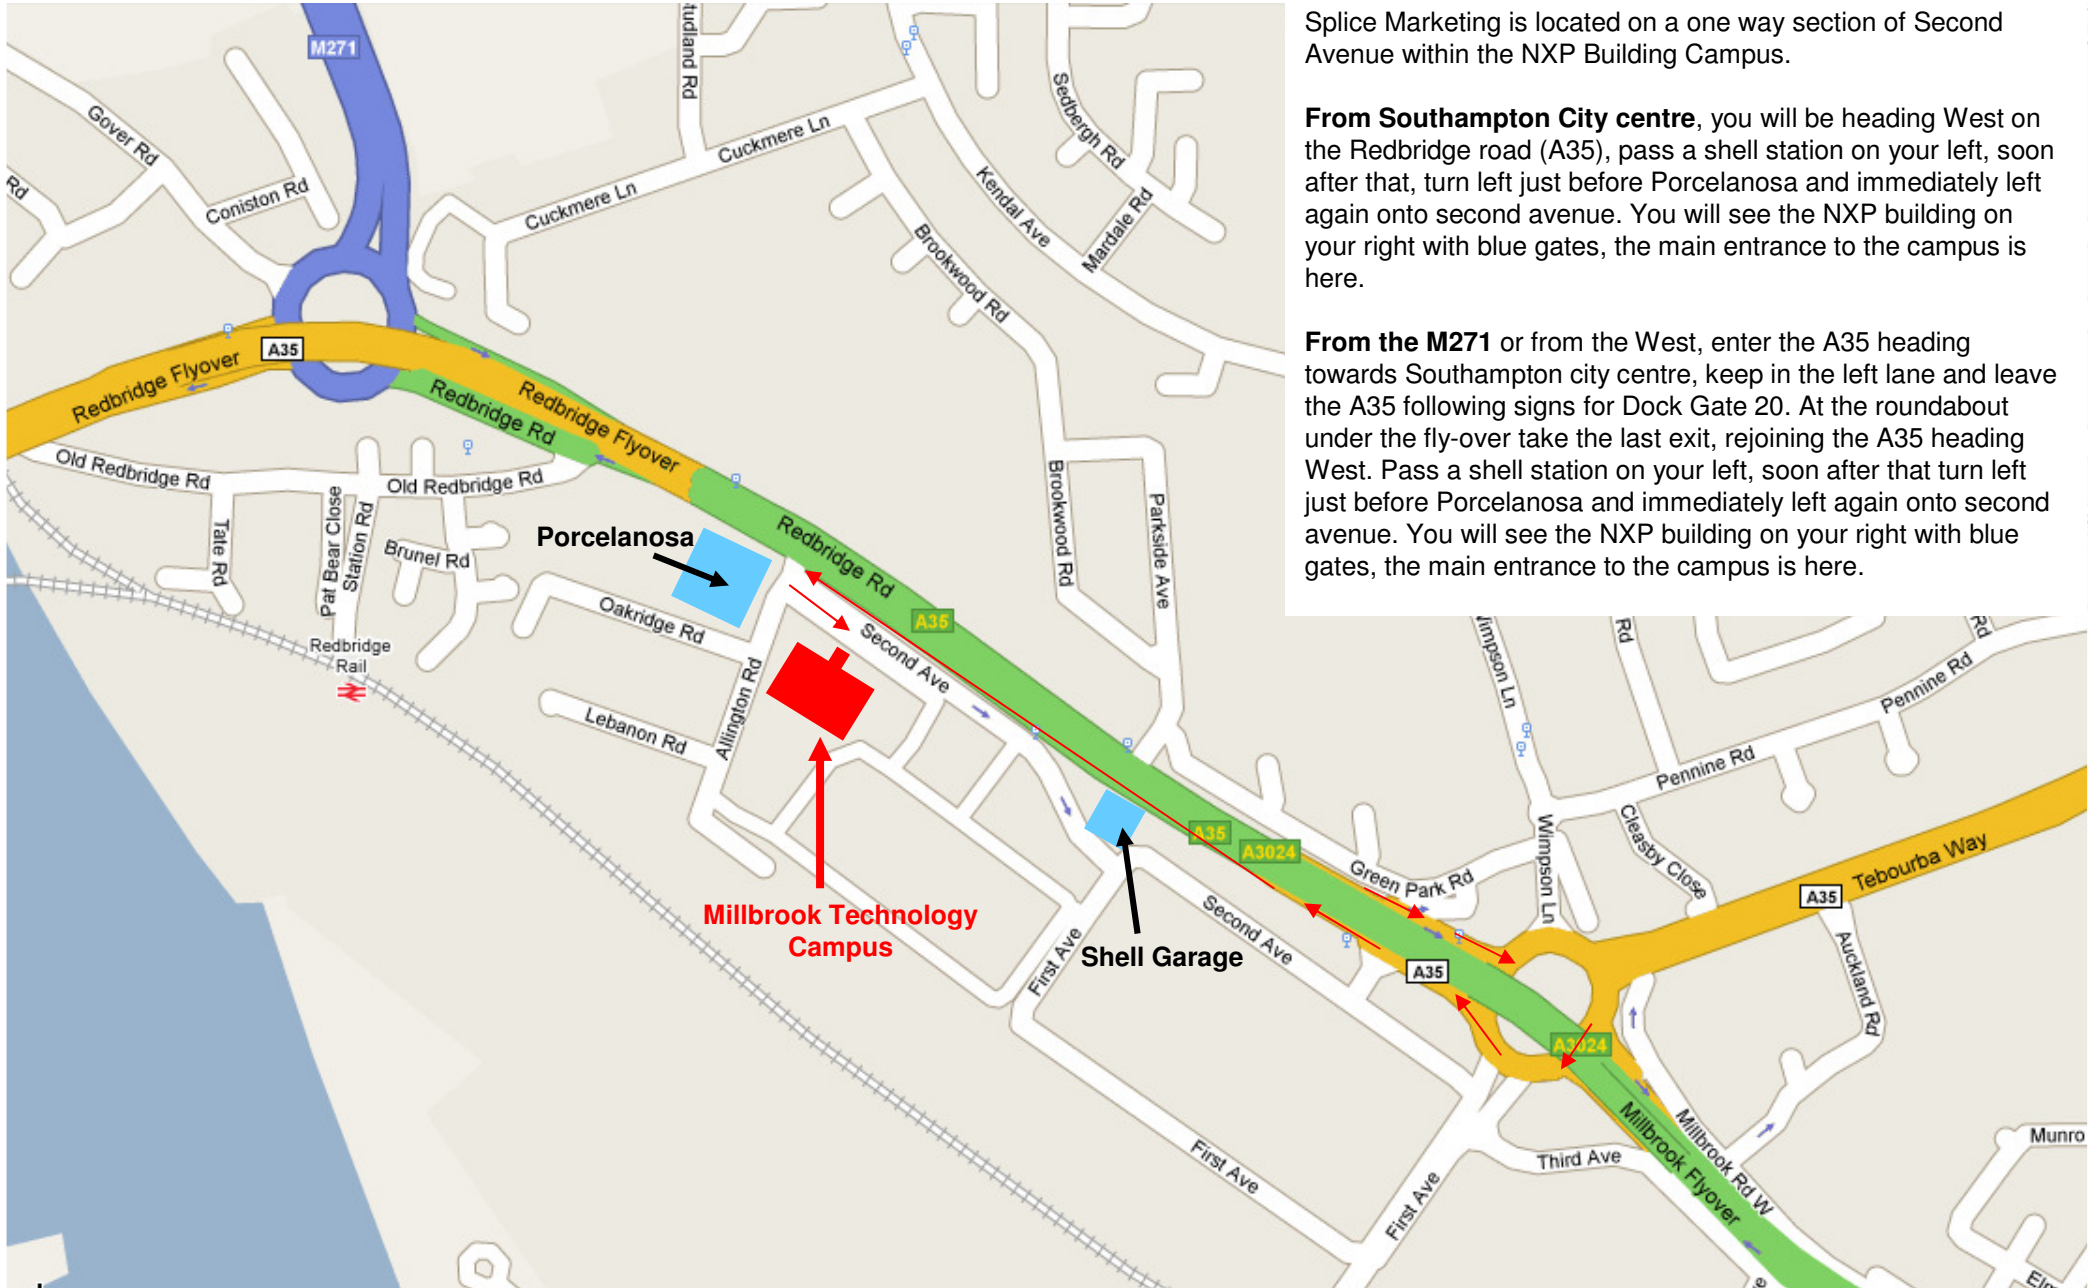

Millbrook Technology Campus, Second Avenue, Southampton, SO15 0DJ

Splice Marketing is located on a one way section of Second Avenue within the NXP Building Campus.

From Southampton City centre, you will be heading West on the Redbridge road (A35), pass a shell station on your left, soon after that, turn left just before Porcelanosa and immediately left again onto second avenue. You will see the NXP building on your right with blue gates, the main entrance to the campus is here.

From the M271 or from the West, enter the A35 heading towards Southampton city centre, keep in the left lane and leave the A35 following signs for Dock Gate 20. At the roundabout under the fly-over take the last exit, rejoining the A35 heading West. Pass a shell station on your left, soon after that turn left just before Porcelanosa and immediately left again onto second avenue. You will see the NXP building on your right with blue gates, the main entrance to the campus is here.